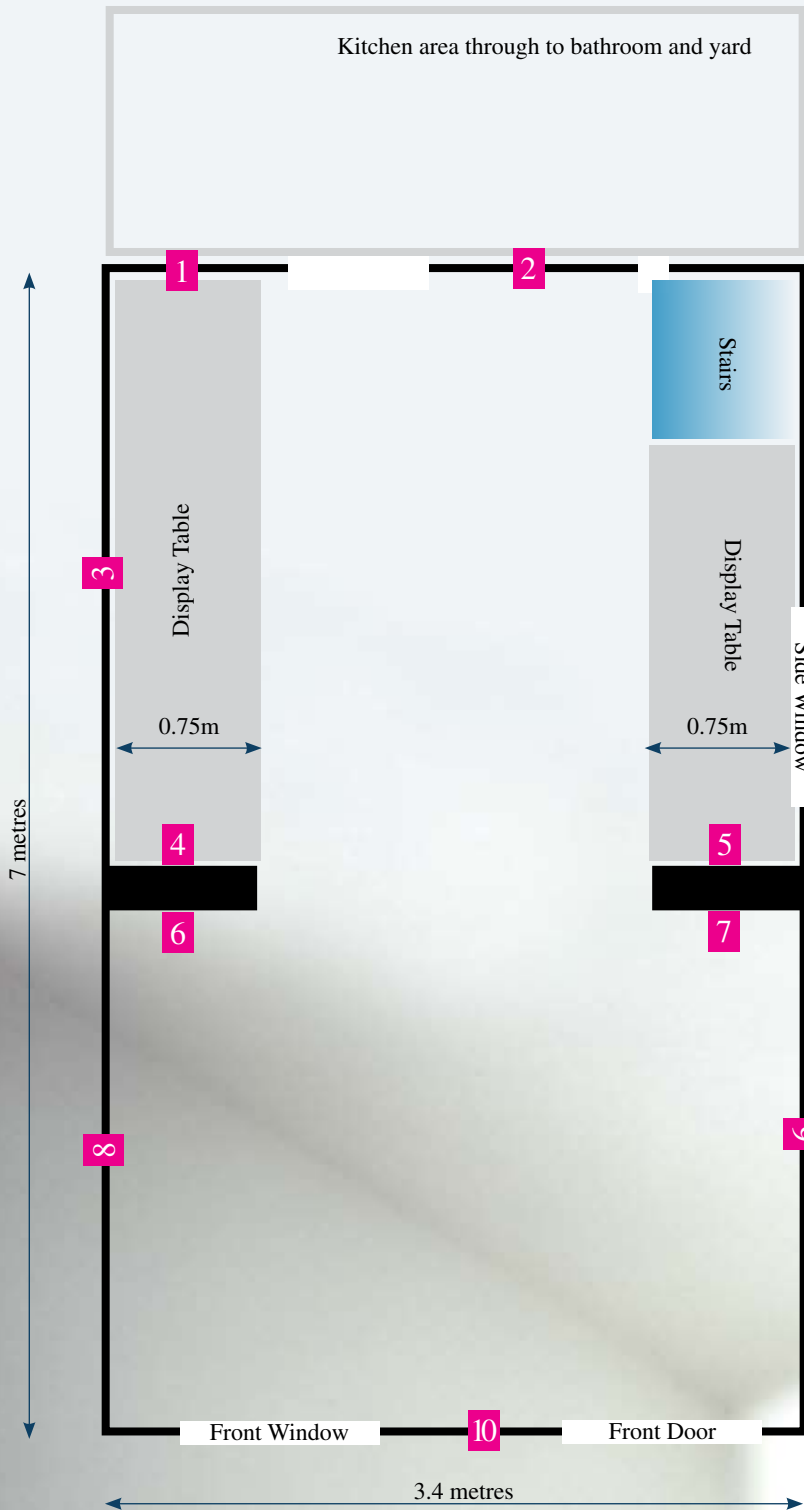

albionstreetgallery

GALLERY DIMENSIONS

Please note these dimensions are approximate and not to scale.

Art Hanging system on walls

(approx width and drop, note works can be displayed on the tables which are not moveable)

1. 0.6m wide x 1.2m drop
2. 1.1m wide x 2.4m drop
3. 3.0m wide x 1.8m drop
4. 0.6m wide x 1.2m drop
5. 0.6m wide x 1.2m drop
6. 0.6m wide x 2.0m drop
7. 0.6m wide x 2.0m drop
8. 2.4m wide x 1.6m drop
9. 2.0m wide x 2.4m drop
10. 0.5m wide x 2.0m drop